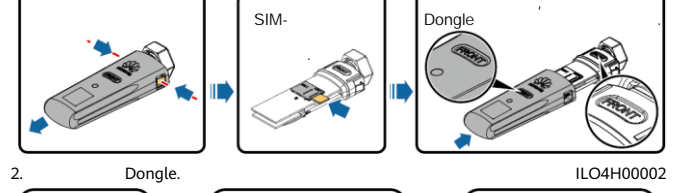

NOTE

SIM- (: 25 x 15 : 64). SIM- SIM-

	SIM-	
	10 MB + 4 MB x	Dongle, IV
	3 MB x	
	3 MB x	
PV	2 MB + 0.2 MB x Smart PV