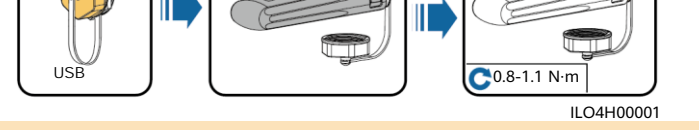

NOTE

SUN2000-2KTL/3KTL/4KTL/5KTL-L0

Dongle		()
10	$N \leq 9$	$\leq 9 - N$
2	$N \leq 1$	$\leq 1 - N$

NOTE

Dongle, RS485-2, RS485_2 485B2 485A2

2

1. SIM- Smart PV Huawei FusionSolar

NOTE

SIM- (: 25 x 15 : 64). SIM- SIM-

	SIM-	
	10 MB + 4 MB x	Dongle, IV
	3 MB x	
	3 MB x	
PV	2 MB + 0.2 MB x Smart PV	

NOTE

3. FusionSolar FusionSolar QR- FusionSolarApp.

NOTE

SIM- SIM- FusionSolar, QR- FusionSolar « »

N/A			
()			(< 1)
2- (0.1 , 1.9)			1 4G
(1)			(< 30) 30
0.2 (0.2)			Dongle.
(0.2)			Dongle SIM- SIM- SIM- SIM-
(1)			Dongle SIM- SIM-
(1)			Dongle. Dongle Dongle USB Dongle
0.2 (0.2)			Dongle

3

	Plug-and-play ()	SIM-	SIM- (25 x 15)
	LED		3.5 W
(W x H x D)	130 mm x 48 mm x 33 mm		-30°C to +65°C
	90 g		5% RH to 95% RH
	IP65		-40°C to +70°C